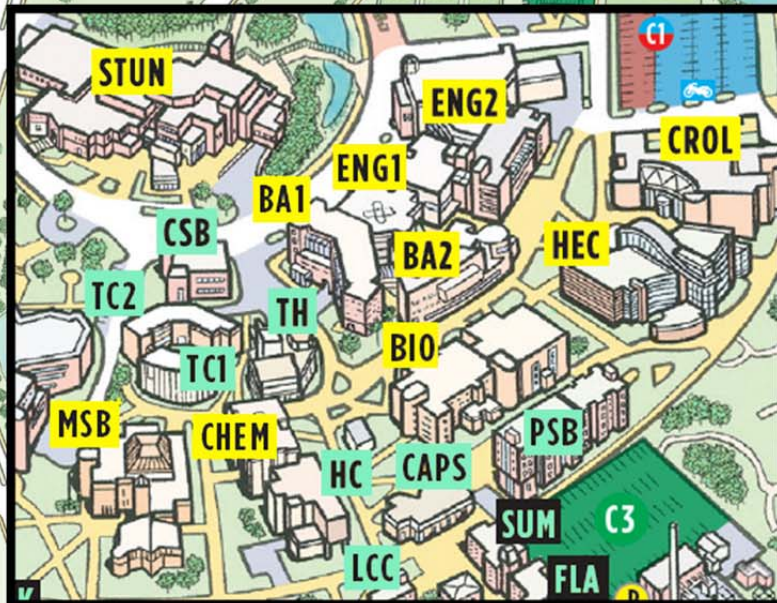

Buses must not wait at the drop off/pickup locations

Arriving in a Car?

- Headquarters, Registration
Parking Garage C*
- Ceremonies Parking for Teams
Parking Garage C*

Other Transportation Options

- Field Trip Pickup
Aquarius Agora Loop
- Ceremonies Parking for Staff
Parking Garage D*

We recommend you take a route that avoids the Arena within 1 hour of Ceremonies.

*Must have a Parking Pass displayed in car

Other Locations

STUN Headquarters	Opening Ceremony ARNA
STUN Arbitration	Awards Ceremony ARNA
STUN Expo	Friday BBQ ARNA
STUN Official S.O. Store	Saturday Banquet ARNA

PARKING

- "D" (Students/Visitors)
- Lake Claire/Academic Village
- Events Garage
- Towers
- "B" (Faculty)
- P Metered Parking
- "C" (Staff)
- Motorcycle Pads

ABBR.	Bldg.	Building Name
ARNA	50	CFE Arena
STUN	52	Student Union

Buses: For Opening and Closing Ceremonies, from Alafaya Tr go to Gemini Blvd. N., turn on West Plaza Dr. Drop off next to Arena. Go to Orion Blvd. to Lot E8 next to Stadium. Exit from E8 going north on Orion, turn left on McCullough to return to West Plaza Dr. **Don't reverse course; don't take Orion to Gemini Blvd.**